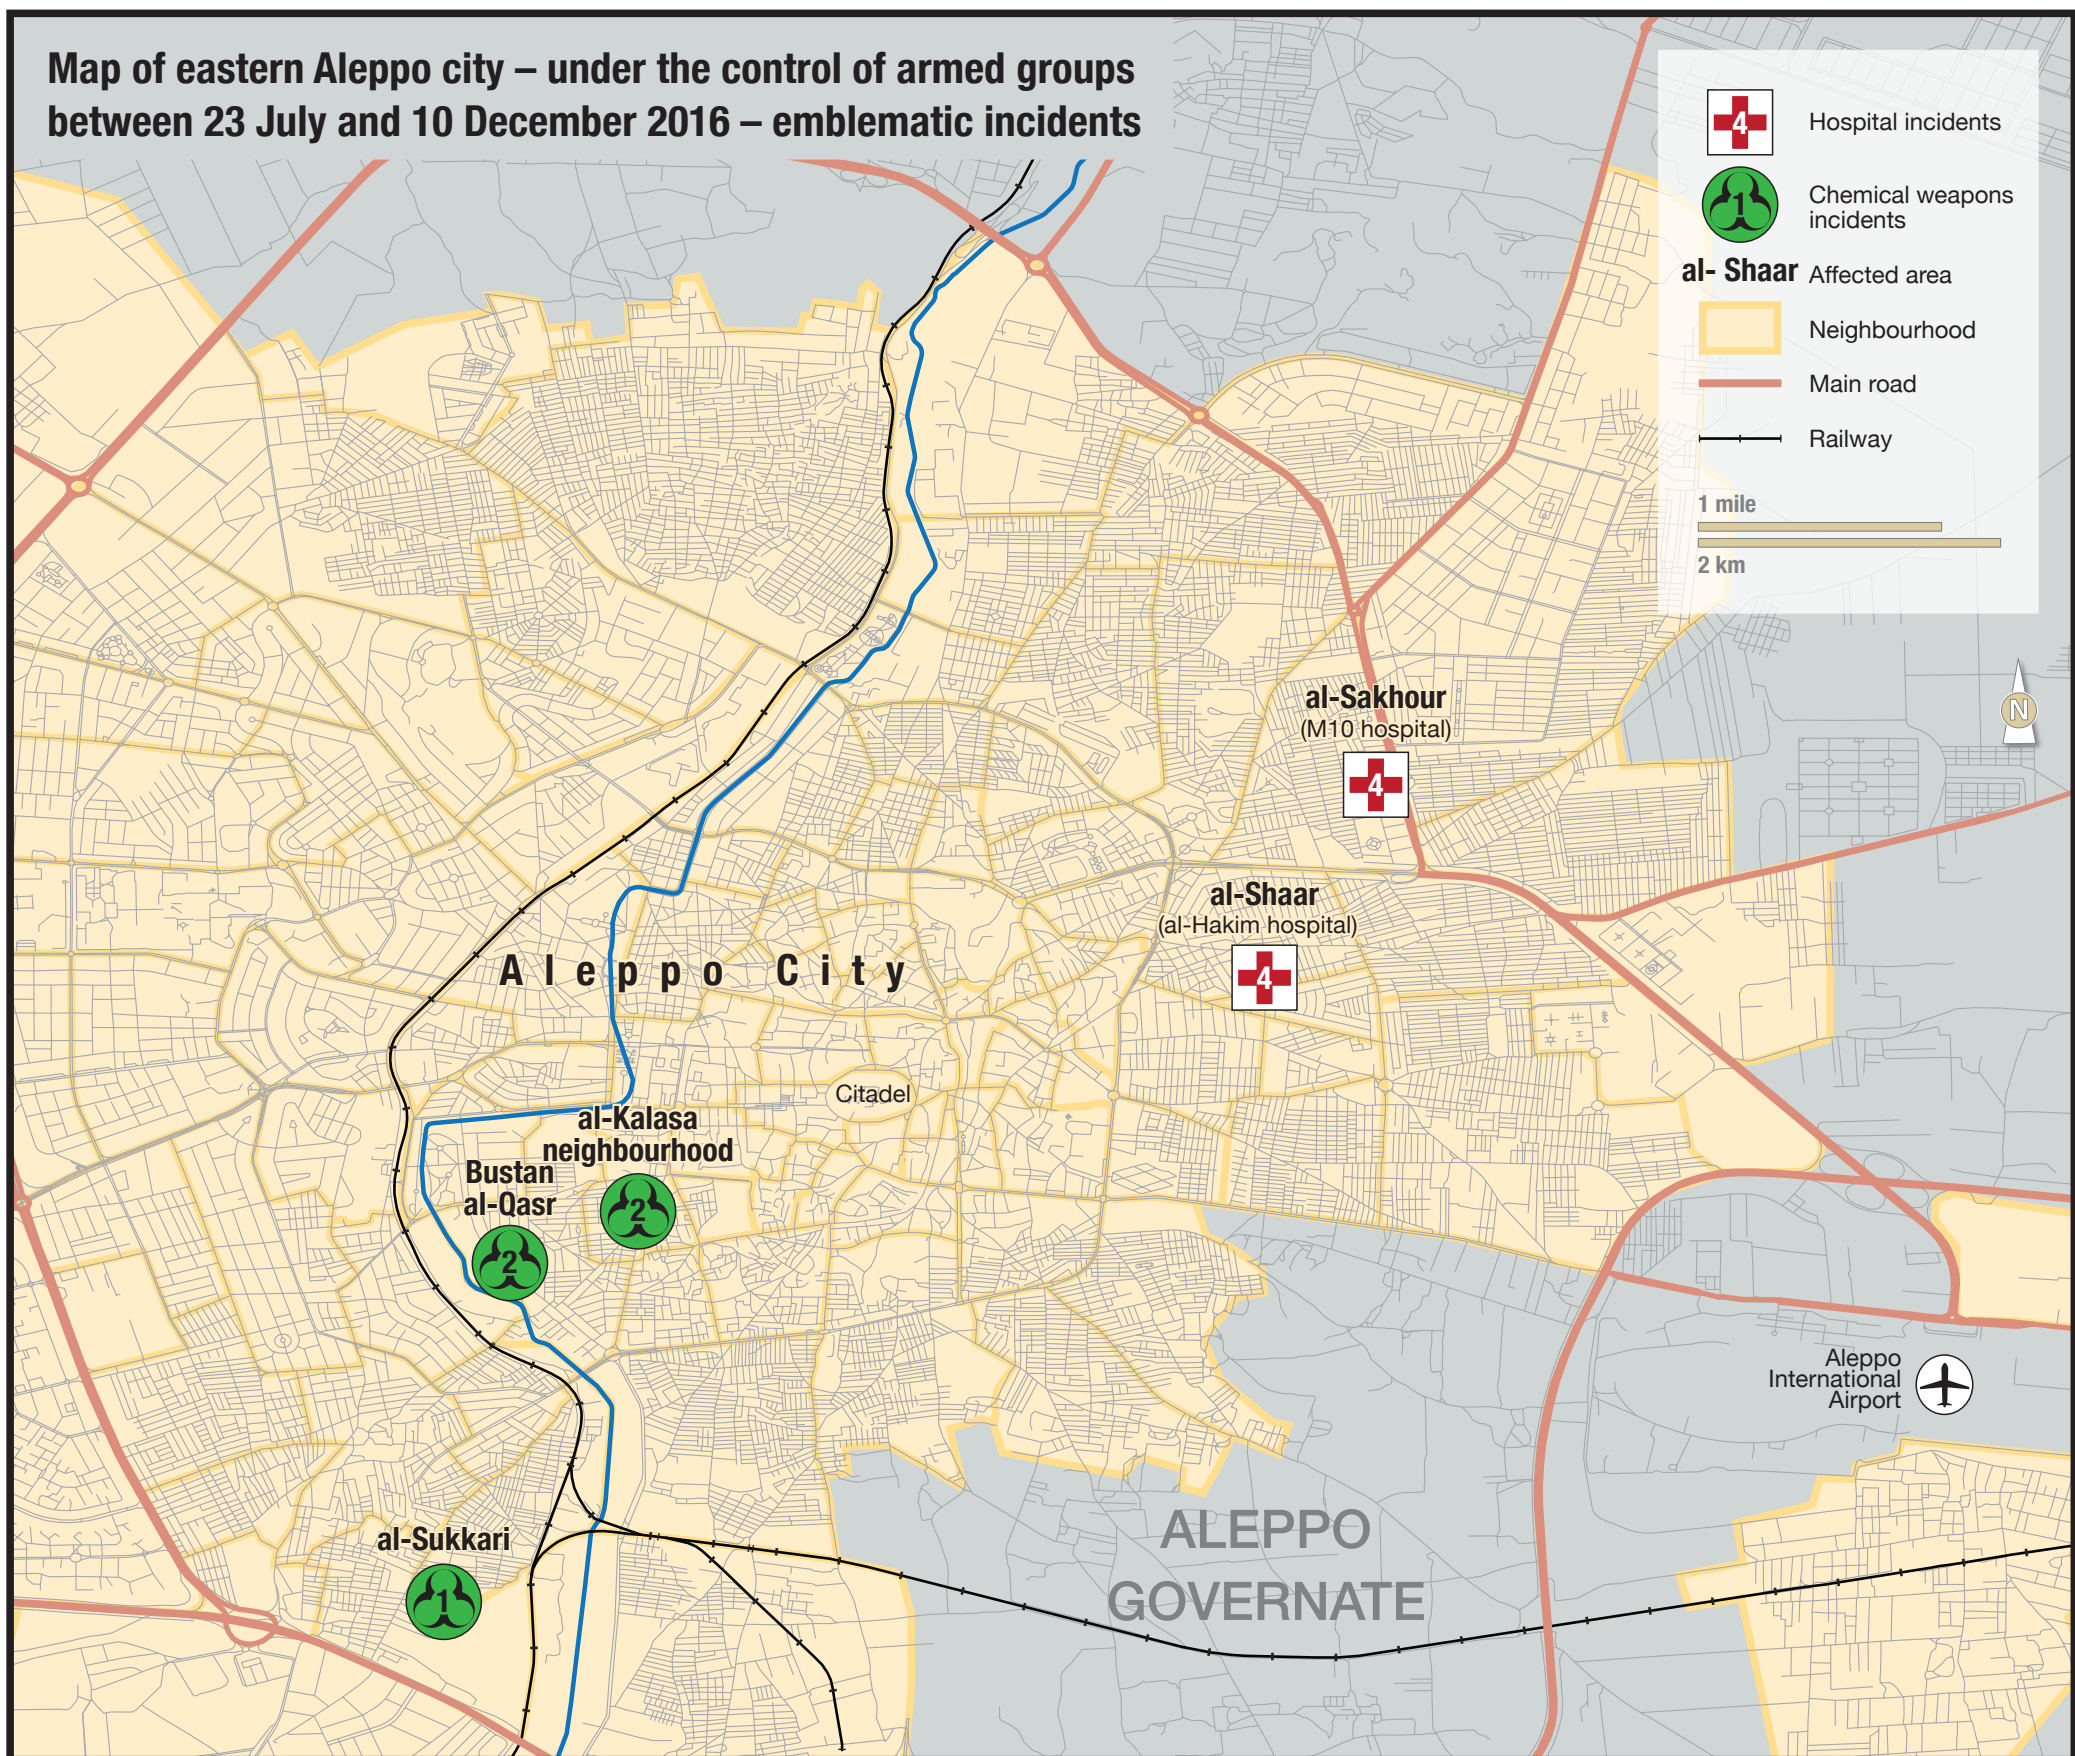

# Map of eastern Aleppo city – under the control of armed groups between 23 July and 10 December 2016 – emblematic incidents

Elements of map base derived from [www.openstreetmap.org](http://www.openstreetmap.org) and [www.mapcruzin.com](http://www.mapcruzin.com)

MAPgrafix 2017